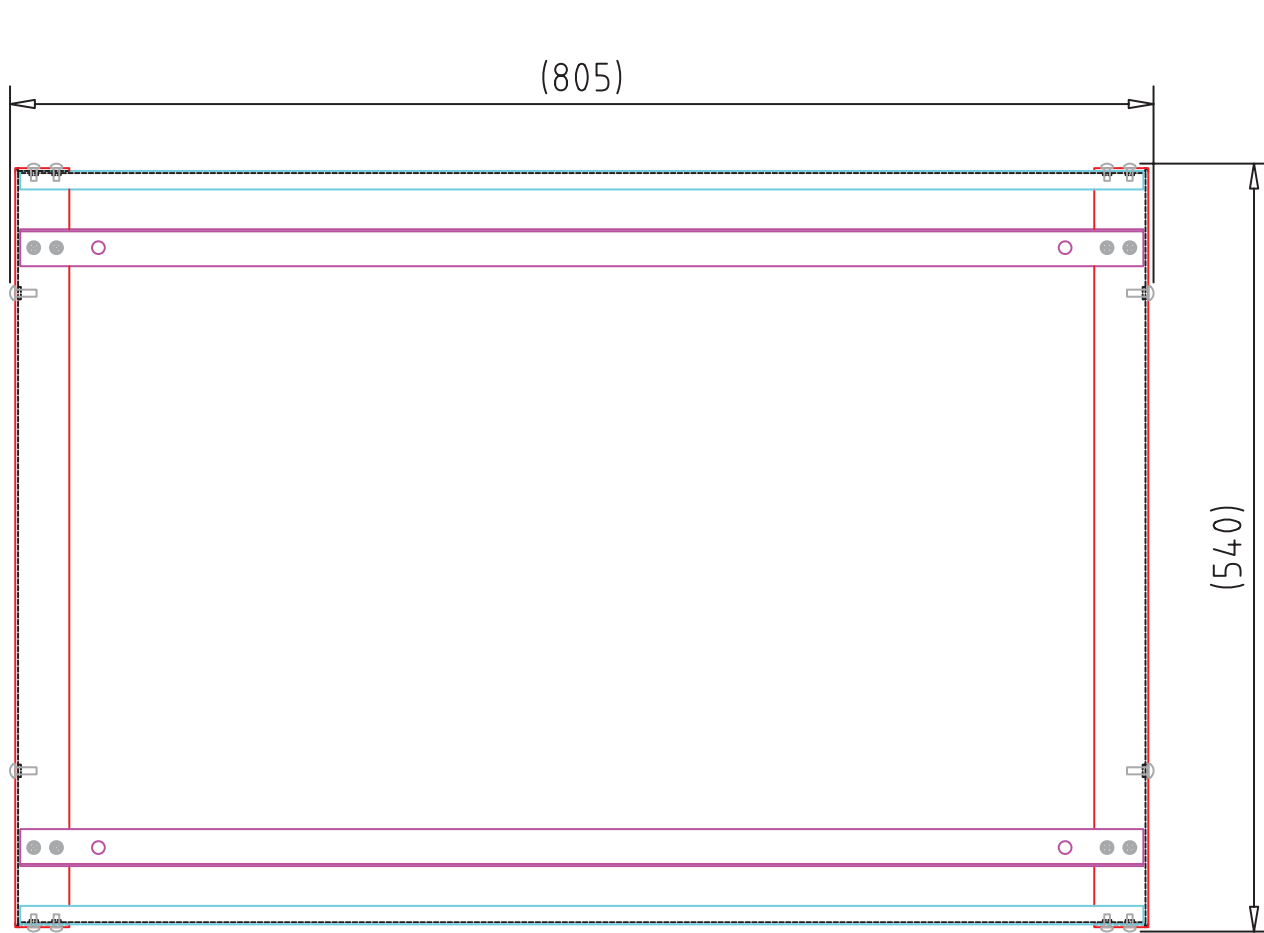

Product:
32" Bathroom TV

Title:
Television - Technical Drawing

TECH₂O
 LUXURY BATHROOM TVs

Product:
32" Bathroom TV

Title:
Bracket - Technical Drawing

TECH₂O
LUXURY BATHROOMTVs