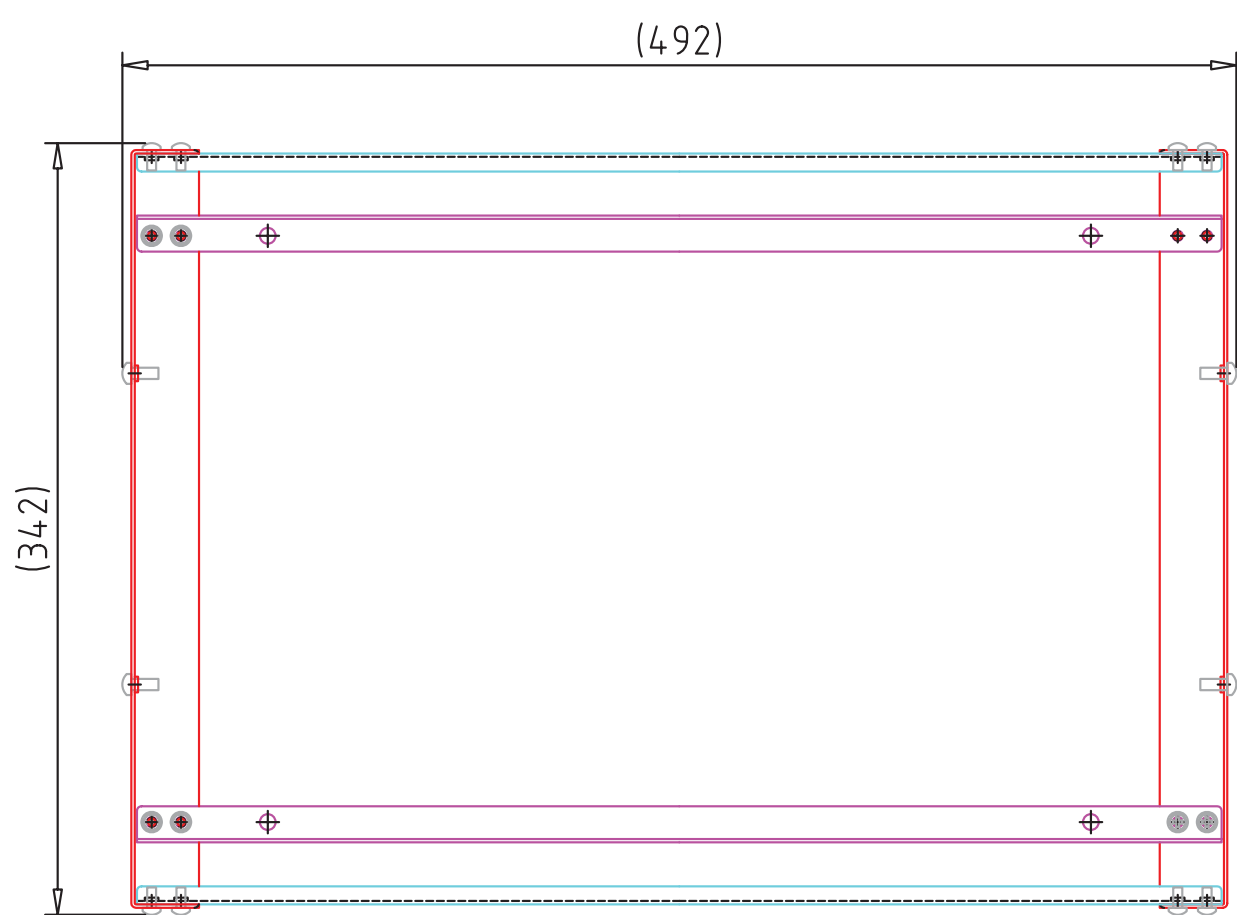

Product:  
**19" Bathroom TV**

Title:  
**Television - Technical Drawing**

**TECH<sub>2</sub>O**  
 LUXURY BATHROOM TVs

Product:  
**19" Bathroom TV**

Title:  
**Bracket - Technical Drawing**

**TECH<sub>2</sub>O**  
 LUXURY BATHROOM TVs