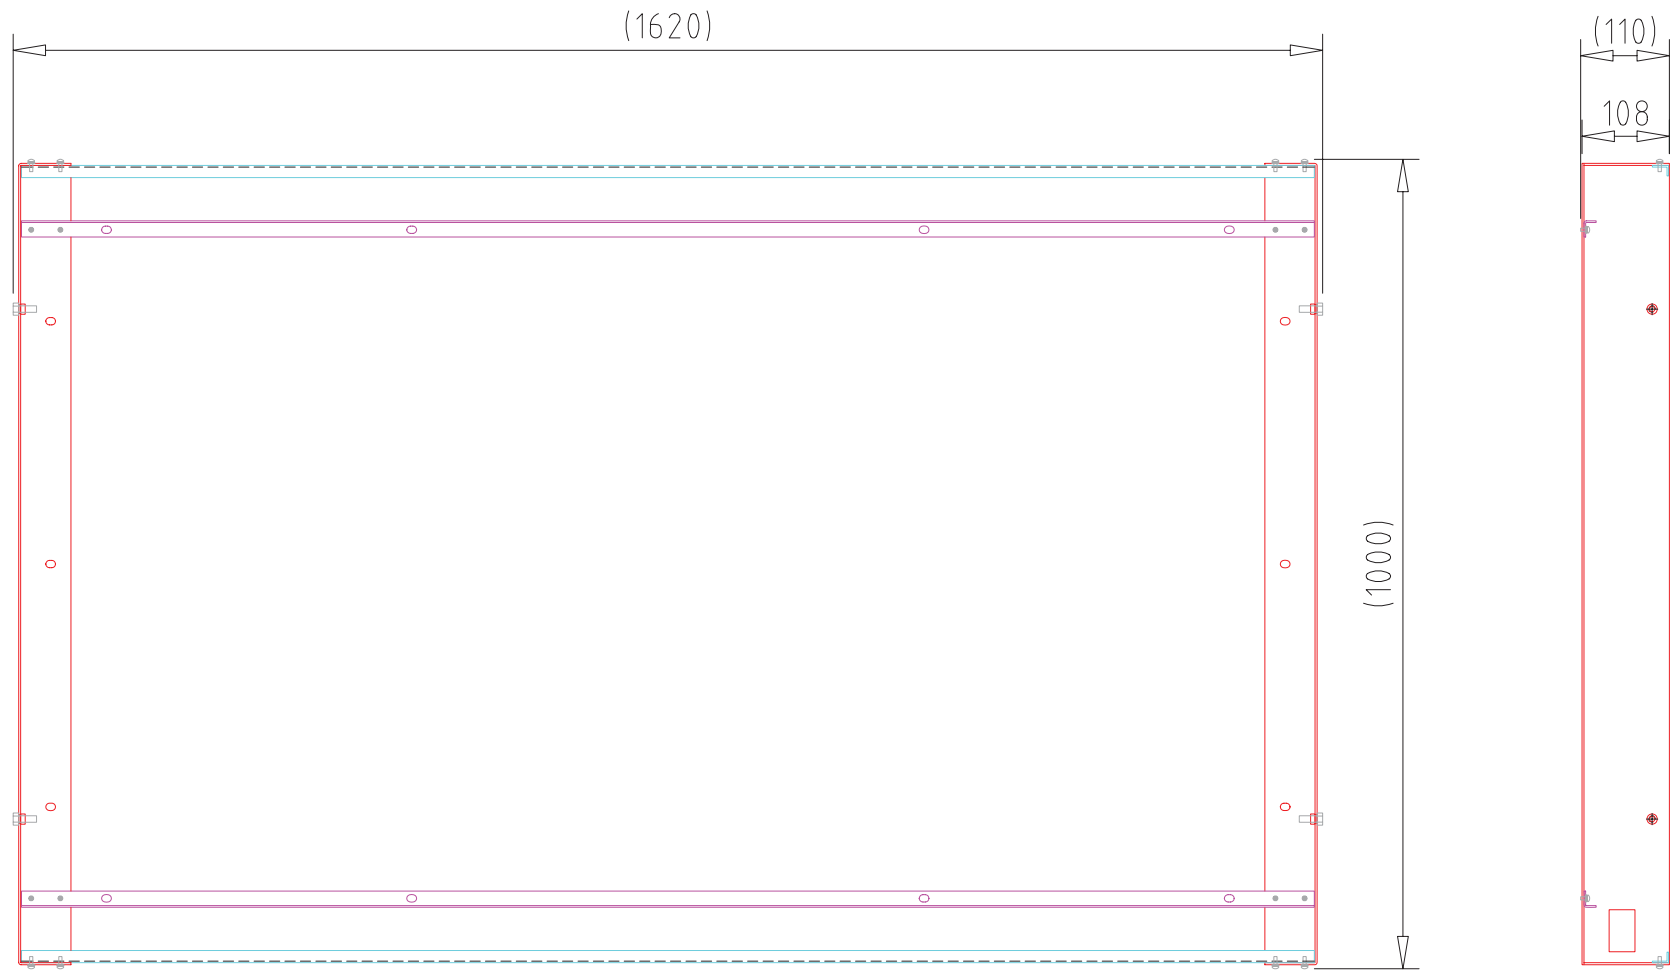

Product:
65" Bathroom TV

Title:
Television - Technical Drawing

TECH₂O
 LUXURY BATHROOM TVs

Product:
65" Bathroom TV

Title:
Bracket - Technical Drawing

TECH₂O
LUXURY BATHROOM TVs