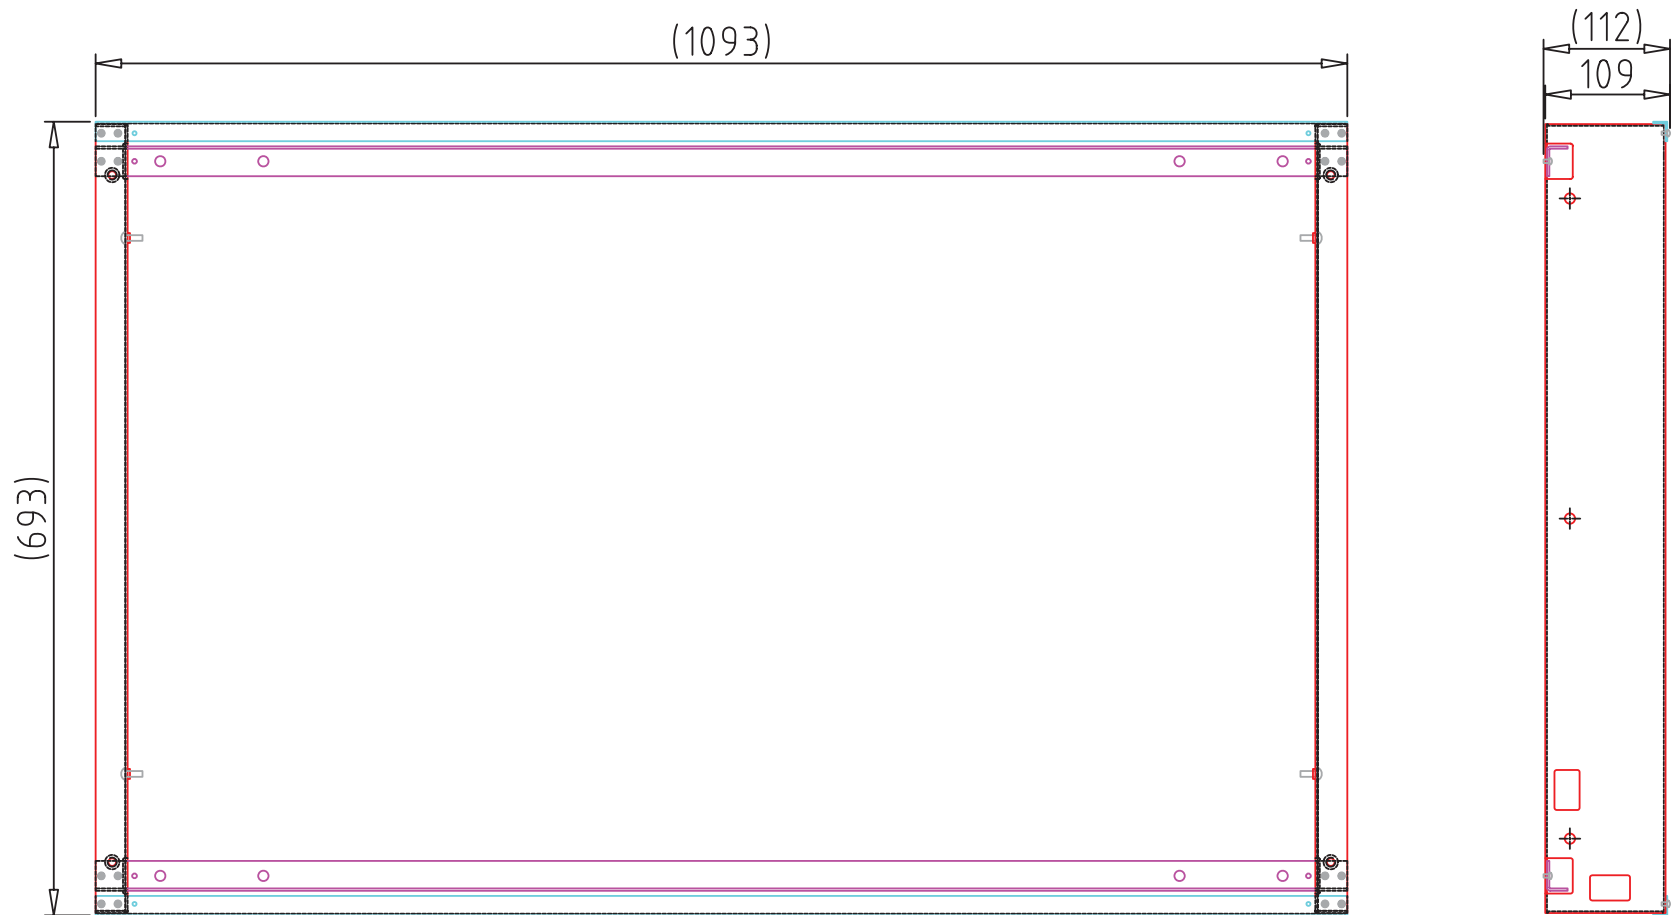

Product:
42" Bathroom TV

Title:
Television - Technical Drawing

TECH₂O
 LUXURY BATHROOM TVs

Product:
42" Bathroom TV

Title:
Bracket - Technical Drawing

TECH₂O
 LUXURY BATHROOMTVs