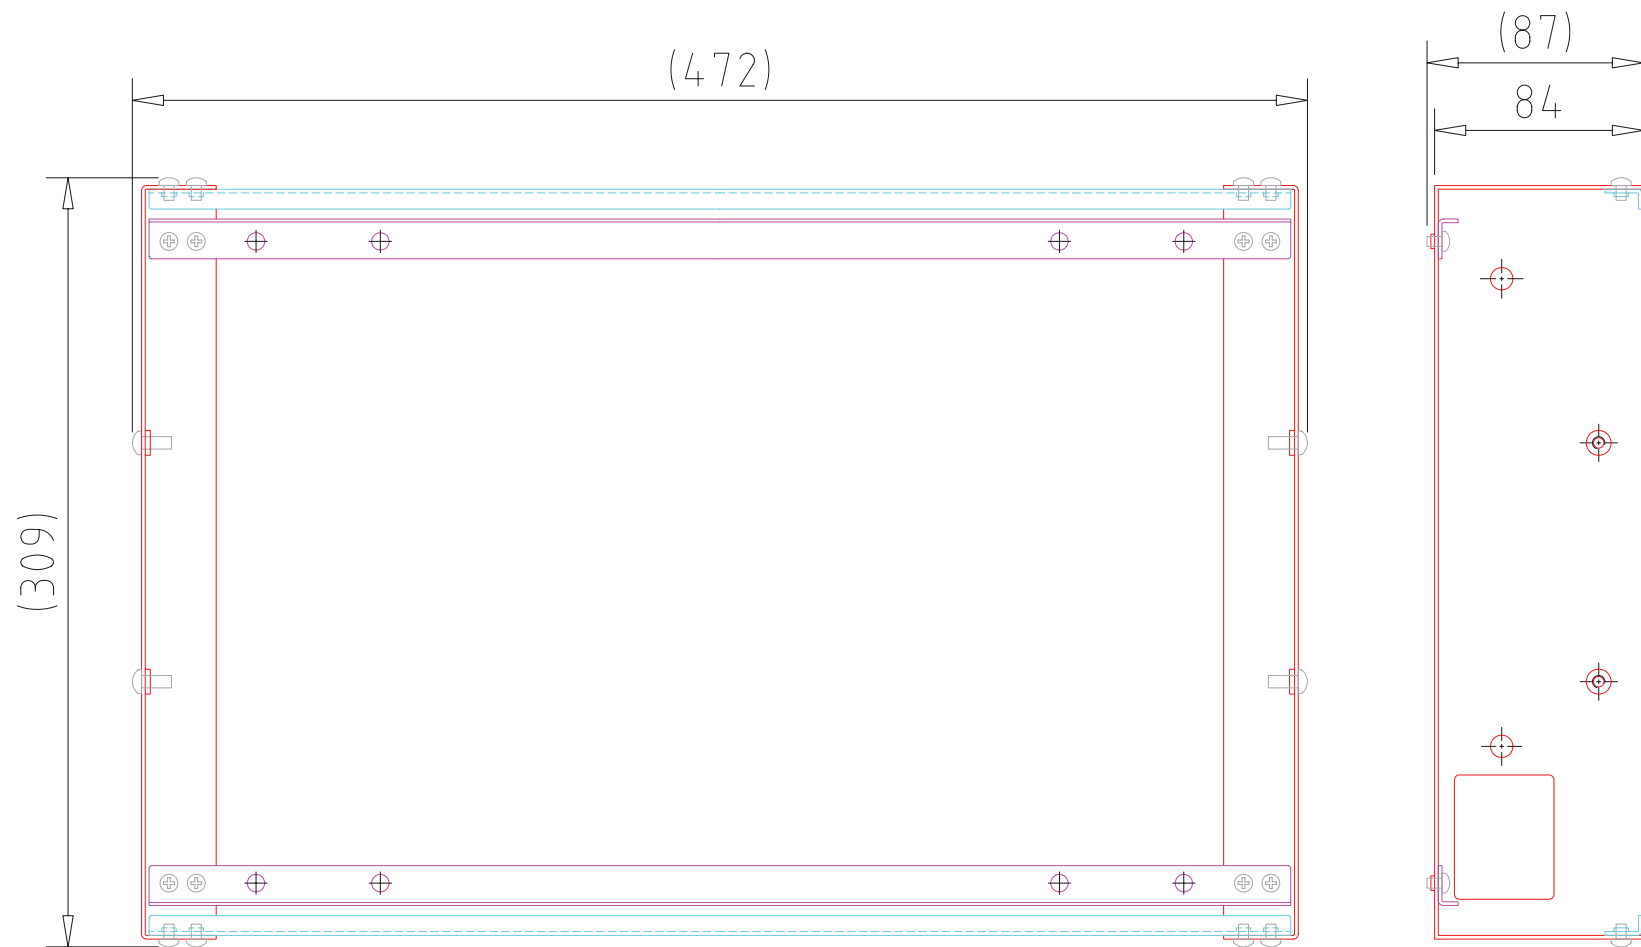

Product:
15" Bathroom TV

Title:
Television - Technical Drawing

TECH₂O
 LUXURY BATHROOM TVs

Product:
15" Bathroom TV

Title:
Bracket - Technical Drawing

TECH₂O
LUXURY BATHROOM TVs