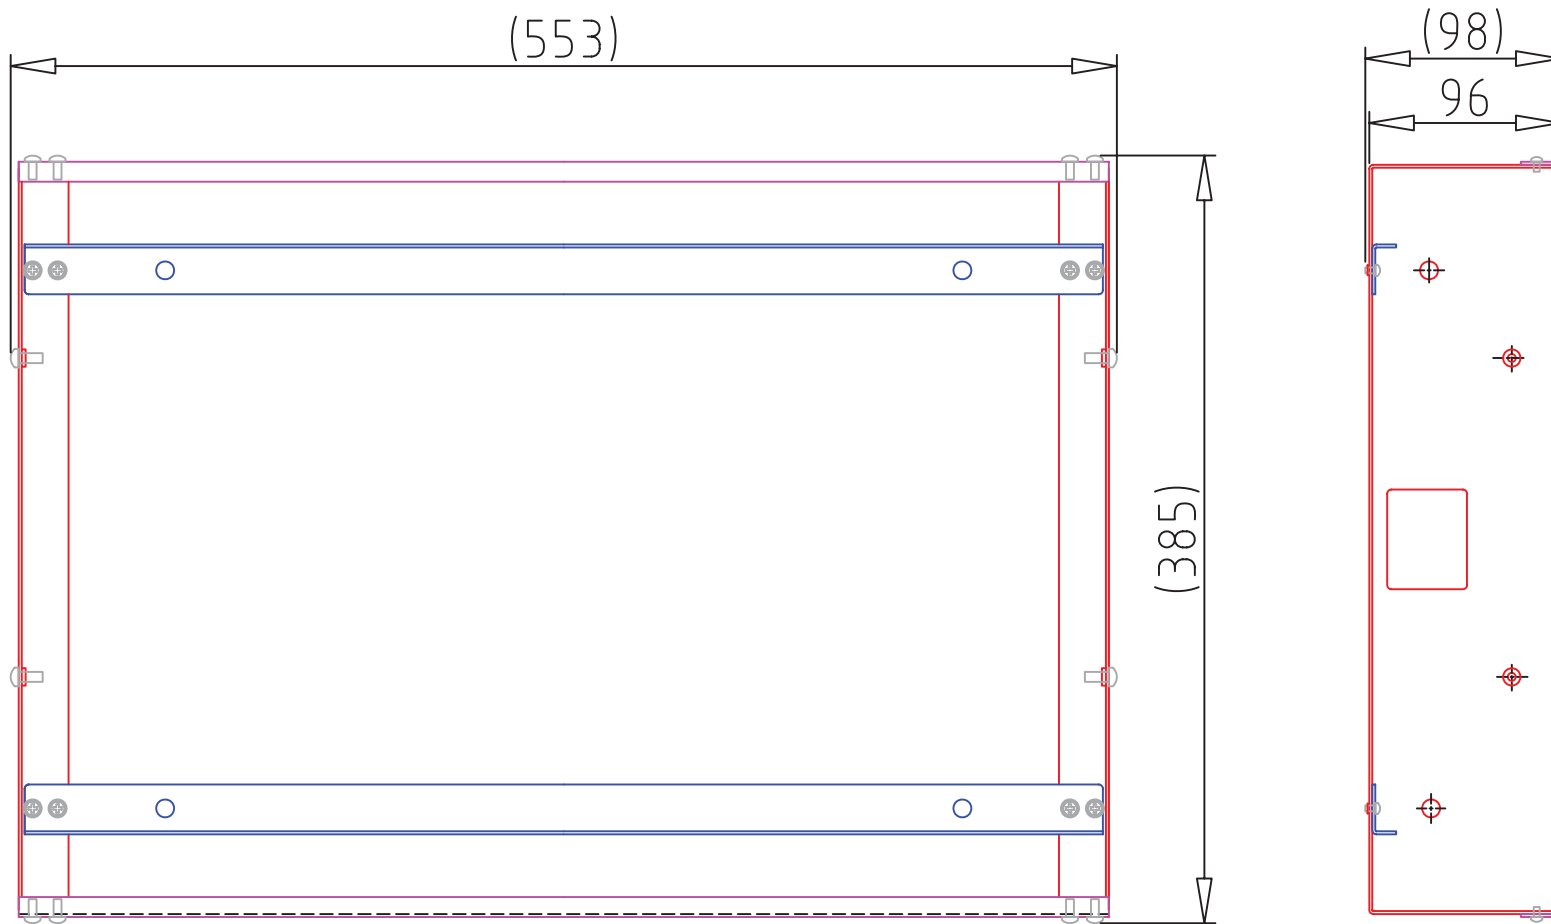

Product:

22" Bathroom TV

Title:

Television - Technical Drawing

TECH₂O
LUXURY BATHROOM TVs

Product:
22" Bathroom TV

Title:
Bracket - Technical Drawing

TECH₂O
LUXURY BATHROOM TVs