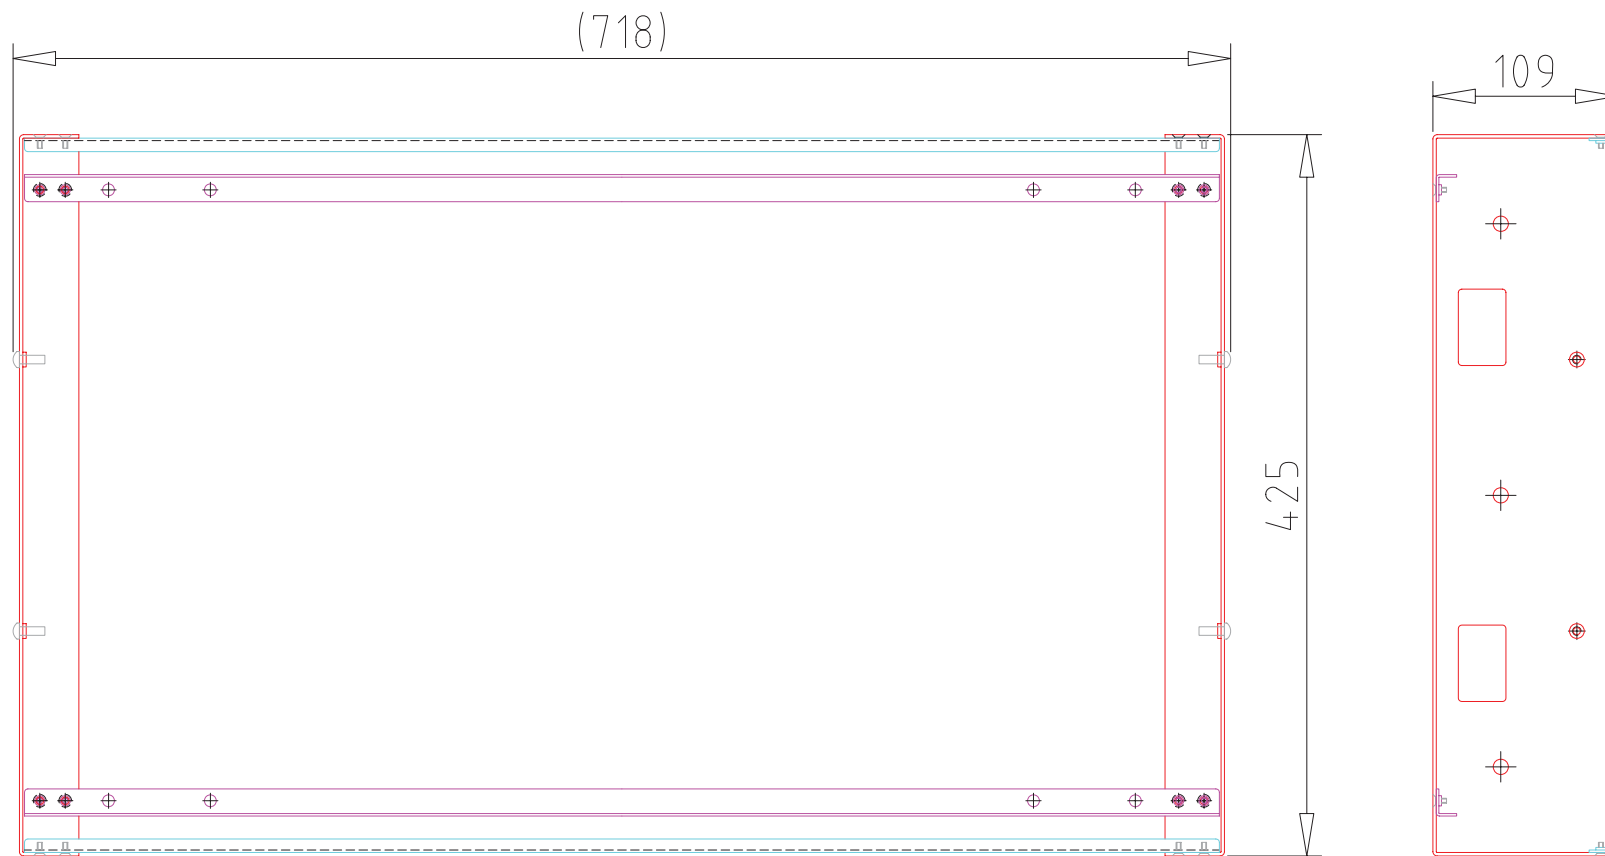

Product:
27" Bathroom TV

Title:
Television - Technical Drawing

TECH₂O
 LUXURY BATHROOM TVs

Product:
27" Bathroom TV

Title:
Bracket - Technical Drawing

TECH₂O
LUXURY BATHROOM TVs