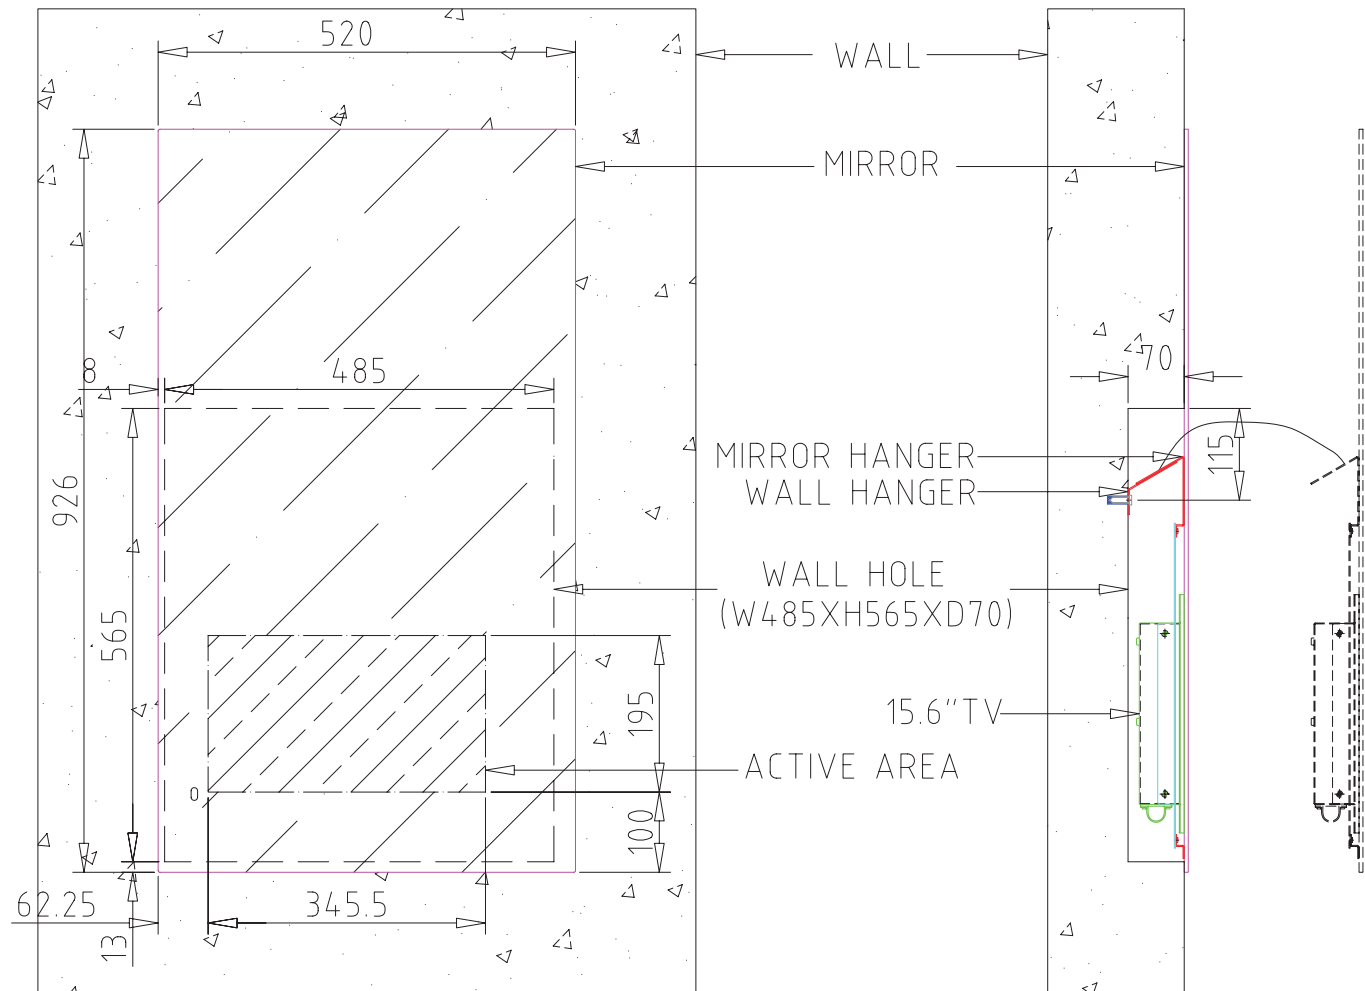

As all of our Bespoke Mirror TV's are custom made to suit our clients exact requirements we do not have a standard set of technical drawings. Instead we design and provide specific drawings for our customers approval prior to an order being placed. For an example of a recent Mirror TV we have produced, please see the technical drawing below for an idea of what to expect...

Product:

**15" Mirror TV - 520mm (W) X 926mm (H)
Front Glass Panel**

Title:

**Mirror TV - Technical Drawing
(An Example)**

TECH₂O
BESPOKE MIRROR TVs