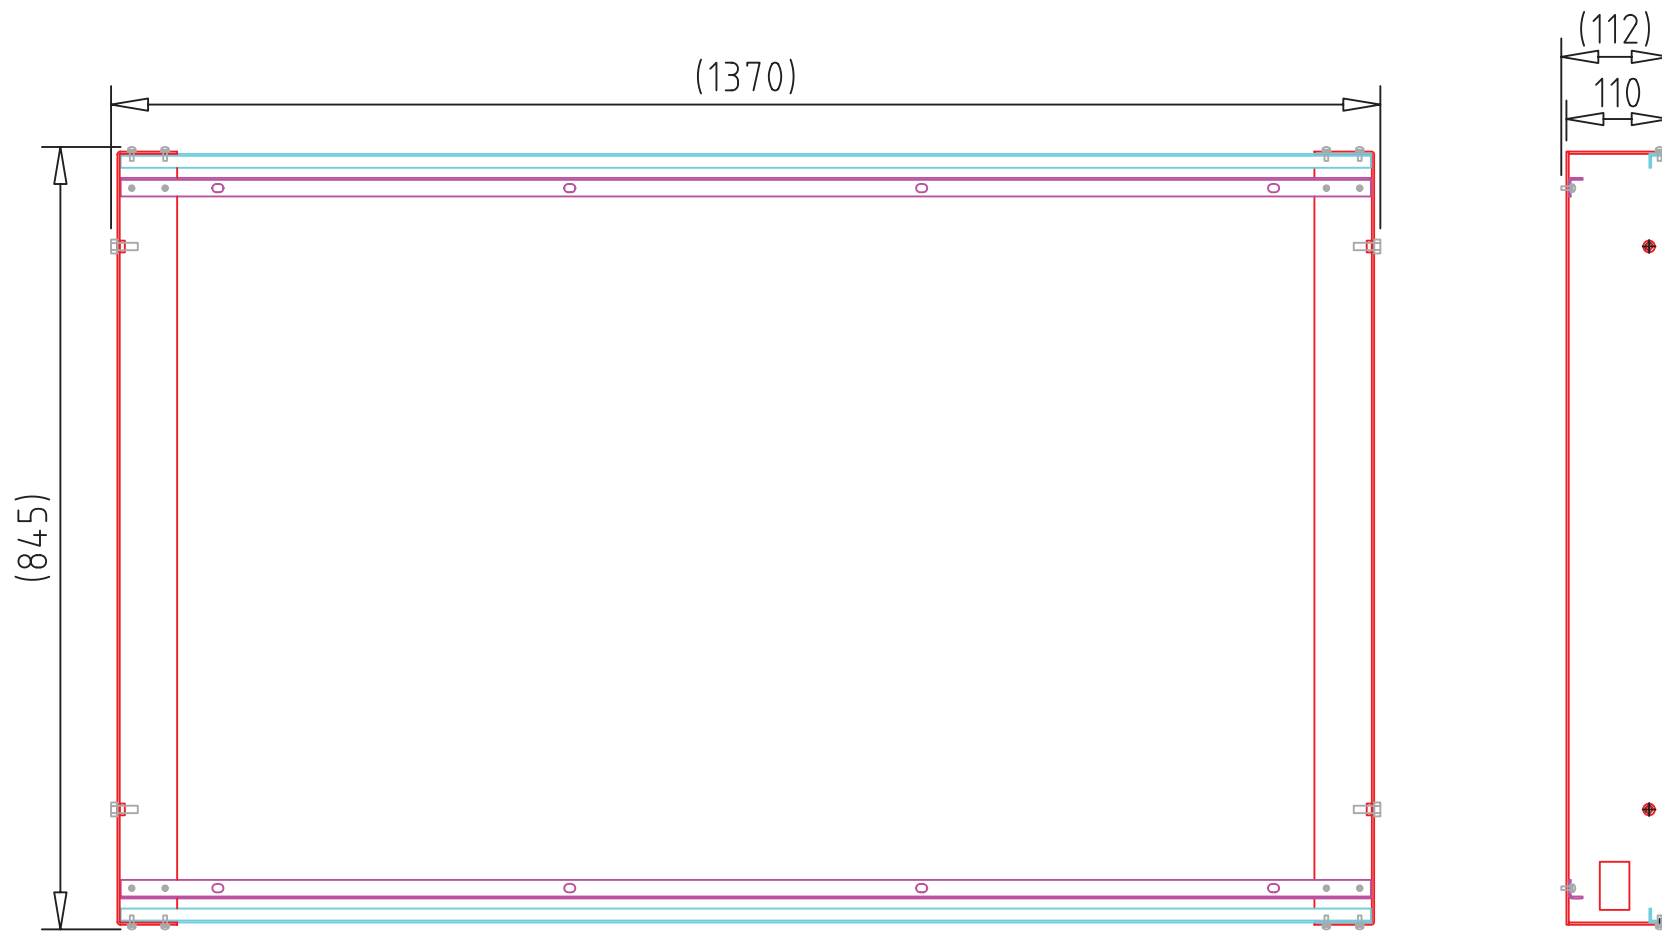

Product:  
**55" Bathroom TV**

Title:  
**Television - Technical Drawing**

**TECH<sub>2</sub>O**  
 LUXURY BATHROOM TVs

Product:  
**55" Bathroom TV**

Title:  
**Bracket - Technical Drawing**

**TECH<sub>2</sub>O**  
LUXURY BATHROOM TVs