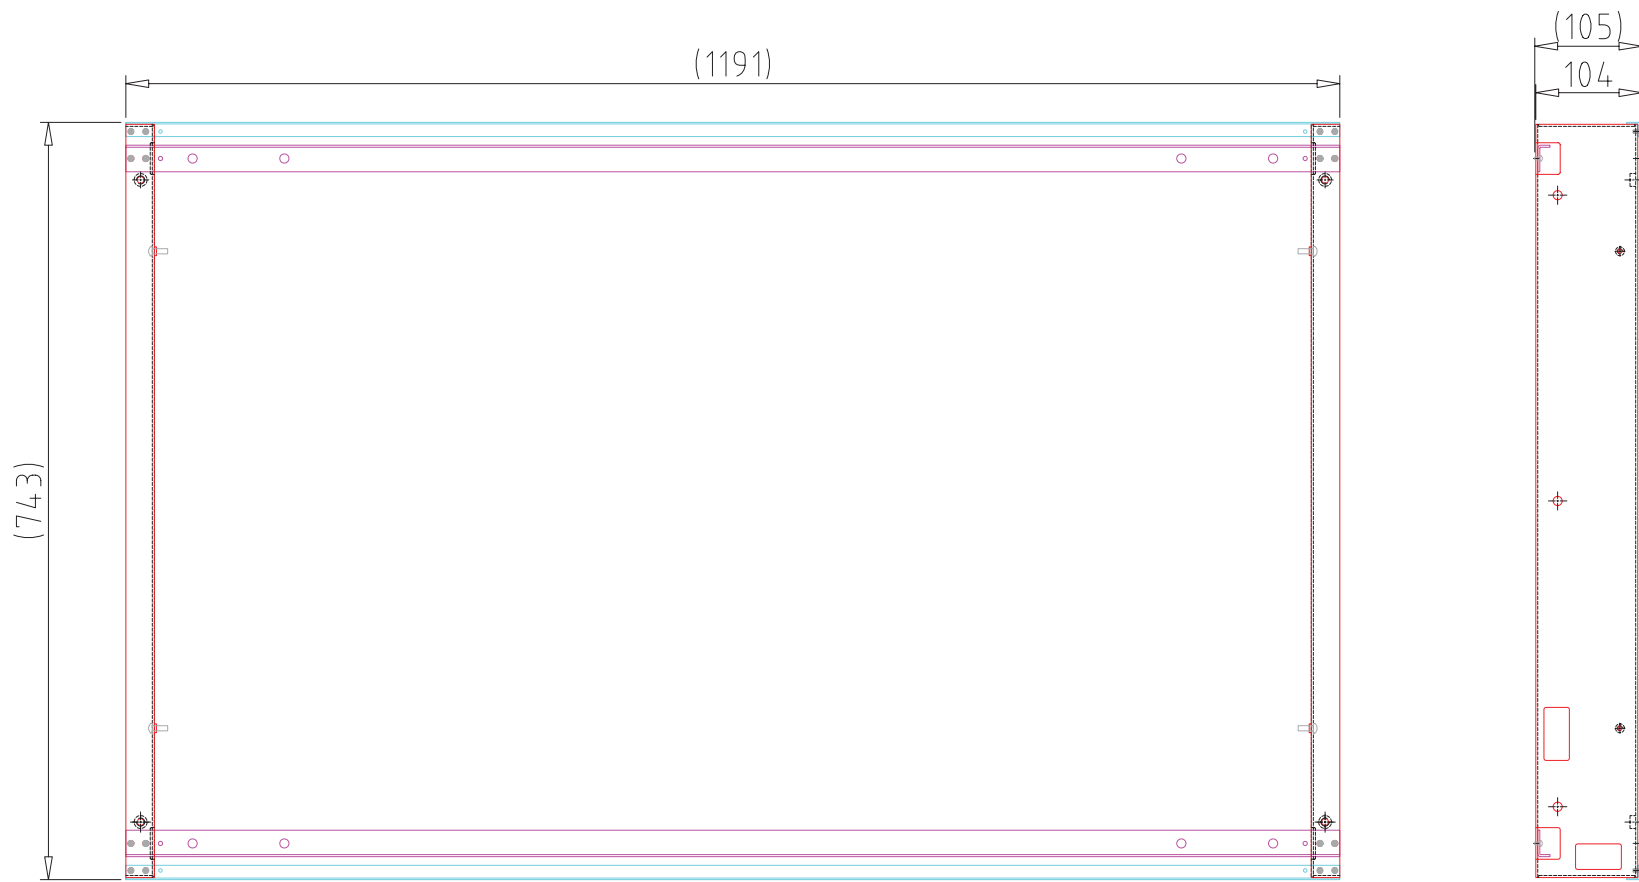

Product:
46" Bathroom TV

Title:
Television - Technical Drawing

TECH₂O
 LUXURY BATHROOM TVs

Product:
46" Bathroom TV

Title:
Bracket - Technical Drawing

TECH₂O
LUXURY BATHROOM TVs